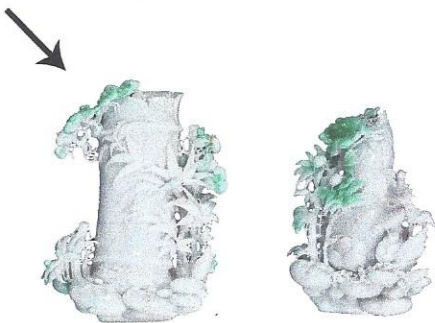

#### DETAILS

Shape..... Pierced Carving  
 Transparency ..... Translucent To Opaque  
 Color..... Variegated Light Purple, Gray, and Green

#### TREATMENT

NATURAL GREEN COLOR. No indications of impregnation.

Item Description: One carving weighing approximately 4.2 kilograms  
 Measurements: 30.50 x 21.40 x 7.40 cm  
 Comments: The only carving tested has been marked on the image.

Image is approximate

**FACSIMILE** This is a digital representation of the original GIA Report. This representation might not be accepted in lieu of the original GIA Report in certain circumstances. The original GIA Report includes certain security features which are not reproducible on this facsimile.