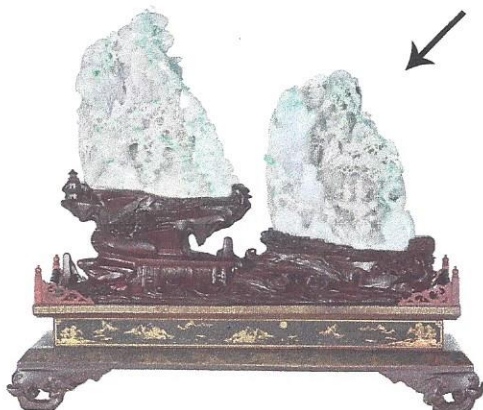

GIA®

GIA GEMOLOGICAL REPORT

JADE REPORT

GIA REPORT 5182811965

October 17, 2017

DETAILS

Shape..... Pierced Carving
Transparency ..... Translucent To Opaque
Color..... Variegated Light Purple, Gray, and Green

RESULTS

Species..... Jadeite Jade

TREATMENT

NATURAL GREEN COLOR. No indications of impregnation.

Item Description: One carving weighing approximately 5.4 kilograms
Measurements: 24.50 x 20.20 x 7.00 cm
Comments: The only carving tested has been marked on the image.

Image is approximate

FACSIMILE This is a digital representation of the original GIA Report. This representation might not be accepted in lieu of the original GIA Report in certain circumstances. The original GIA Report includes certain security features which are not reproducible on this facsimile.

reportcheck.gia.edu

THE SECURITY FEATURES IN THIS DOCUMENT, INCLUDING THE HOLOGRAM, QR CODE AND MICROPRINT LINES, IN ADDITION TO THOSE NOT LISTED, EXCEED DOCUMENT SECURITY INDUSTRY GUIDELINES.